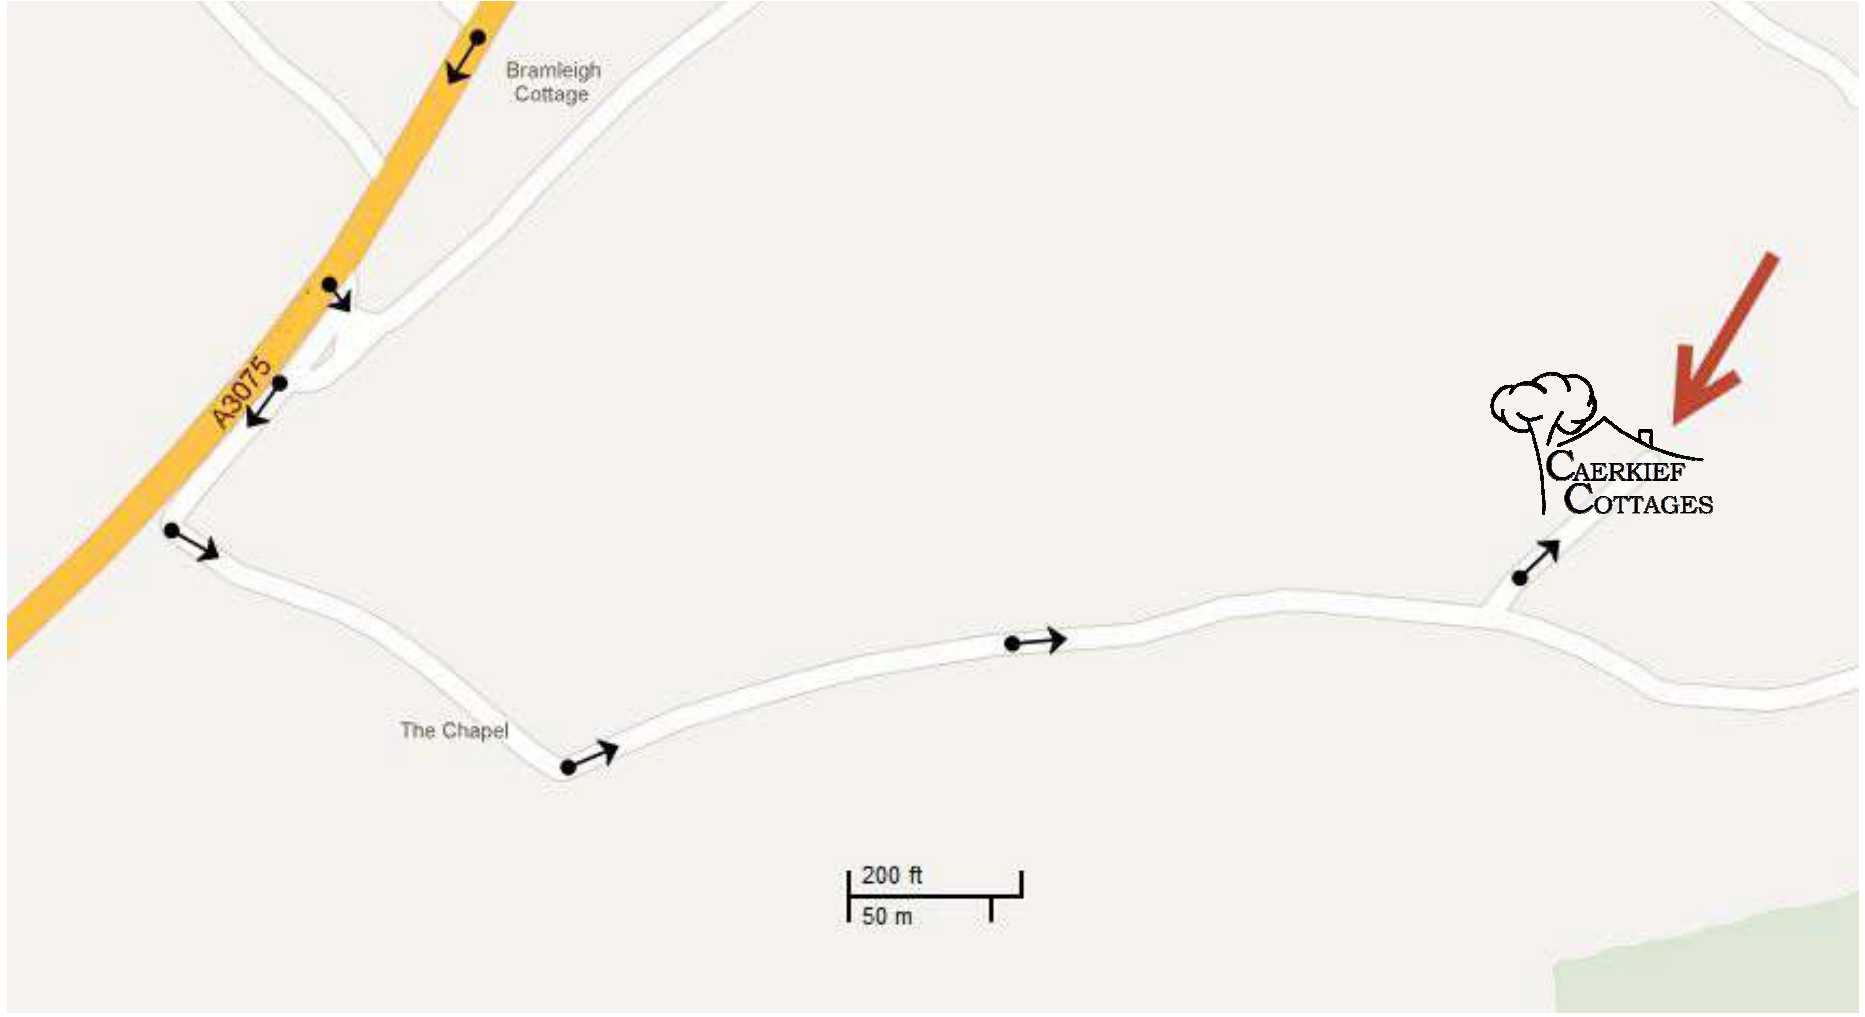

Caerkief Farm
Perranwell
Goonhavern
Cornwall
TR4 9PB

01872 572338
07946 456974
07928 641718

Travel Directions

Follow A30 to Carland Cross roundabout (Wind farm on right and garage on left).

Continue on A30 for approximately one mile and take right turn at Boxheater junction to Goonhavern/Perranporth on the B3285.

Continue to Goonhavern and turn left at T-junction on to the A3075/Perranwell Road.

Continue straight on over the double mini roundabout by the New Inn and follow this road for approximately one mile looking for a converted chapel on the left behind a large stone wall.

Turn in behind the wall driving along past the converted chapel and turn left up the unmade lane following the signs to Caerkief Cottages.

Our postcode - TR4 9PB - works pretty well for sat navs. If your device supports coordinates, our latitude and longitude is:
50.332251, -5.118711

The property may be found on Google Maps at:
<http://tinyurl.com/ny2lvv5>

Bramleigh
Cottage

A3075

The Chapel

CAERKIEF
COTTAGES

200 ft
50 m